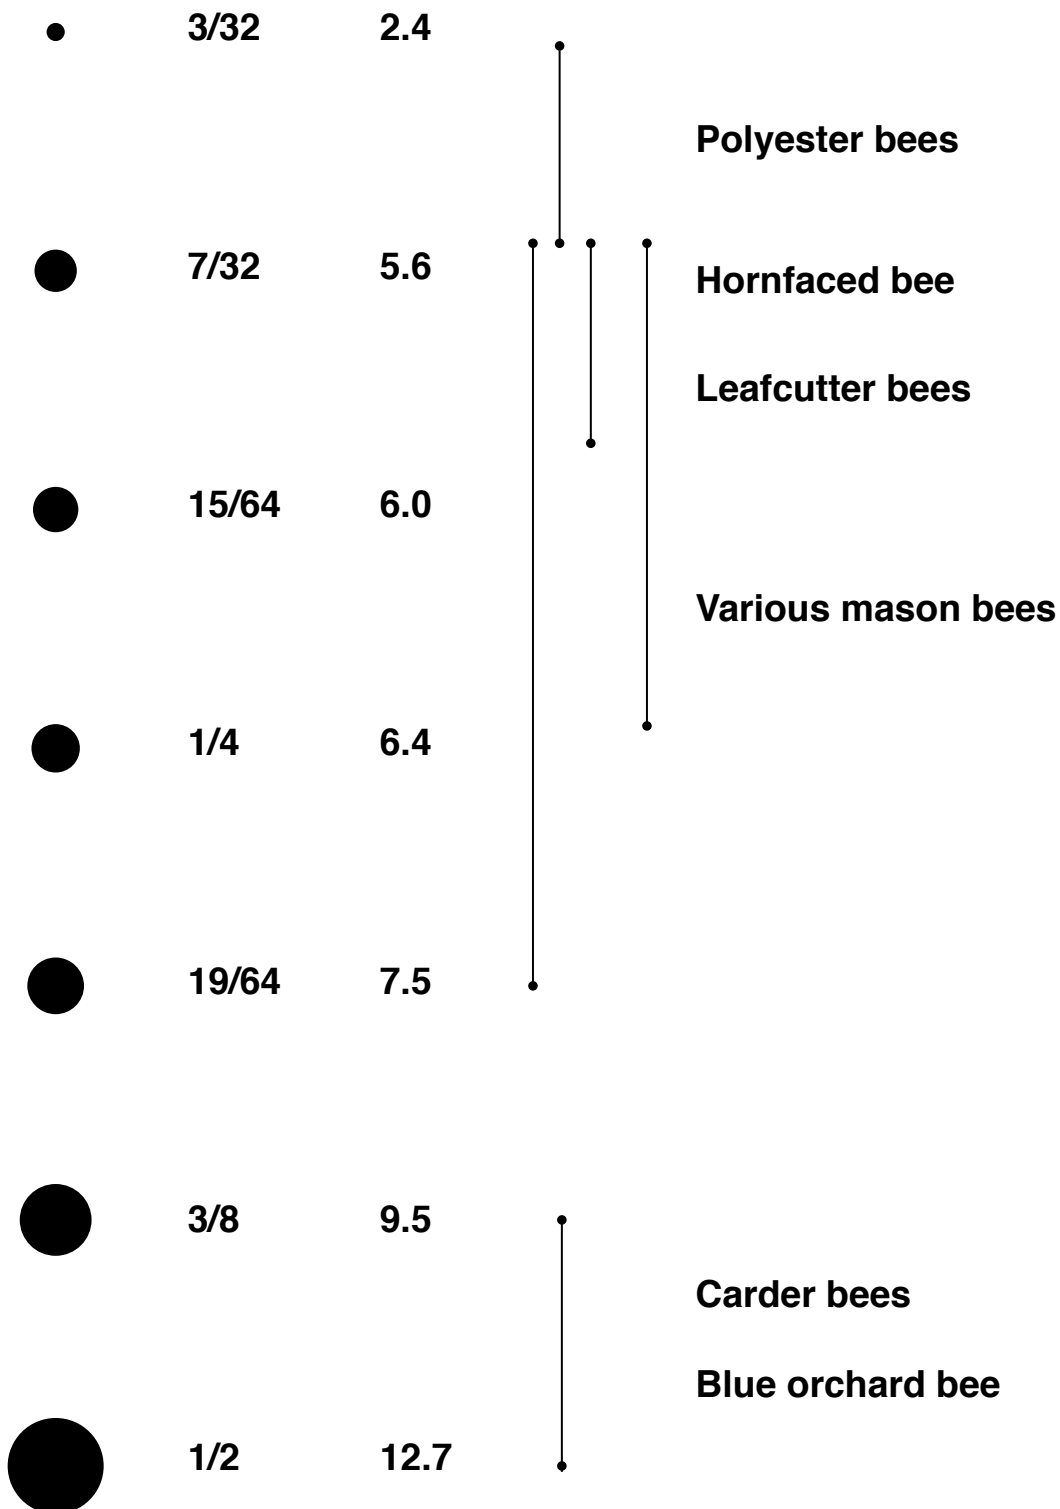

The O'Hara Nature Center

Hole Diameter

in mm

Bees Expected

Polyester bees

Hornfaced bee

Leafcutter bees

Mason bees

Blue orchard bee

Carder bees

Blue orchard bee

The hole diameter affects the type of bee that will be attracted to the nesting block.

Resource: <http://extensionpublications.unl.edu/assets/pdf/g2256.pdf>

The O'Hara Nature Center

The hole diameter affects the type of bee that will be attracted to the nesting block.
Resource: <http://extensionpublications.unl.edu/assets/pdf/g2256.pdf>